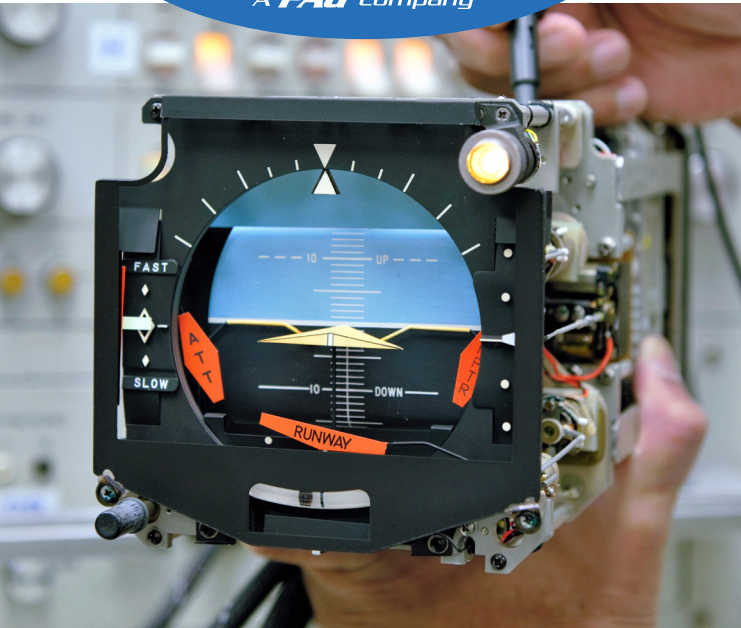

COMMERCIAL AIRLINE SUPPORT

DATA PRINTERS

PART	DESCRIPTION	OEM
468300-(Series)	THERMAL PRINTER	ASTRO-MED
700750-(Series)	DATA PRINTER	ASTRO-MED
8055515-(Series)	DATA PRINTER	HONEYWELL
RD-AC1202-(Series)	DATA PRINTER	PANASONIC

AVIONICS

PART	DESCRIPTION	OEM
064-50000-(Series)	VHF XCVR	HONEYWELL
066-50012-(Series)	VOR/MKR RCVR	HONEYWELL
066-50014-(Series)	ADF RCVR	HONEYWELL
964-0452-(Series)	HF XCVR	HONEYWELL
964-0453-(Series)	HF ANT COUPLER	HONEYWELL

CONTROL PANELS

PART	DESCRIPTION	OEM
G7400-(Series)	COMM CONTROL PANEL	GABLES
G7401-(Series)	HF CONTROL PANEL	GABLES
G7402-(Series)	ADF CONTROL PANEL	GABLES
G7403-(Series)	ADF CONTROL PANEL	GABLES
G7404-(Series)	RADIO TUNING PANEL	GABLES
G7406-(Series)	VHF CONTROL PANEL	GABLES
G7407-(Series)	RADAR CONTROL PANEL	GABLES
G7409-(Series)	RADIO TUNING PANEL	GABLES
G7412-(Series)	VHF CONTROL PANEL	GABLES
G7500-(Series)	NAV CONTROL PANEL	GABLES

Contact us for complete capabilities.