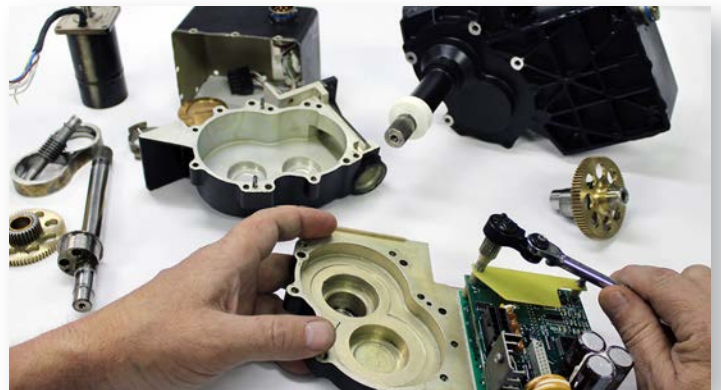

EMBRAER ERJ 145

WINDSHIELD WIPER MOTORS

PART	DESCRIPTION
90-0476-3-2	Left Hand Gearcase Motor
90-0476-4-2	Right Hand Gearcase Motor

Other 90-0476-4-2 series can be serviced upon request.

Inventory Supported
Maintenance • Repair • Overhaul